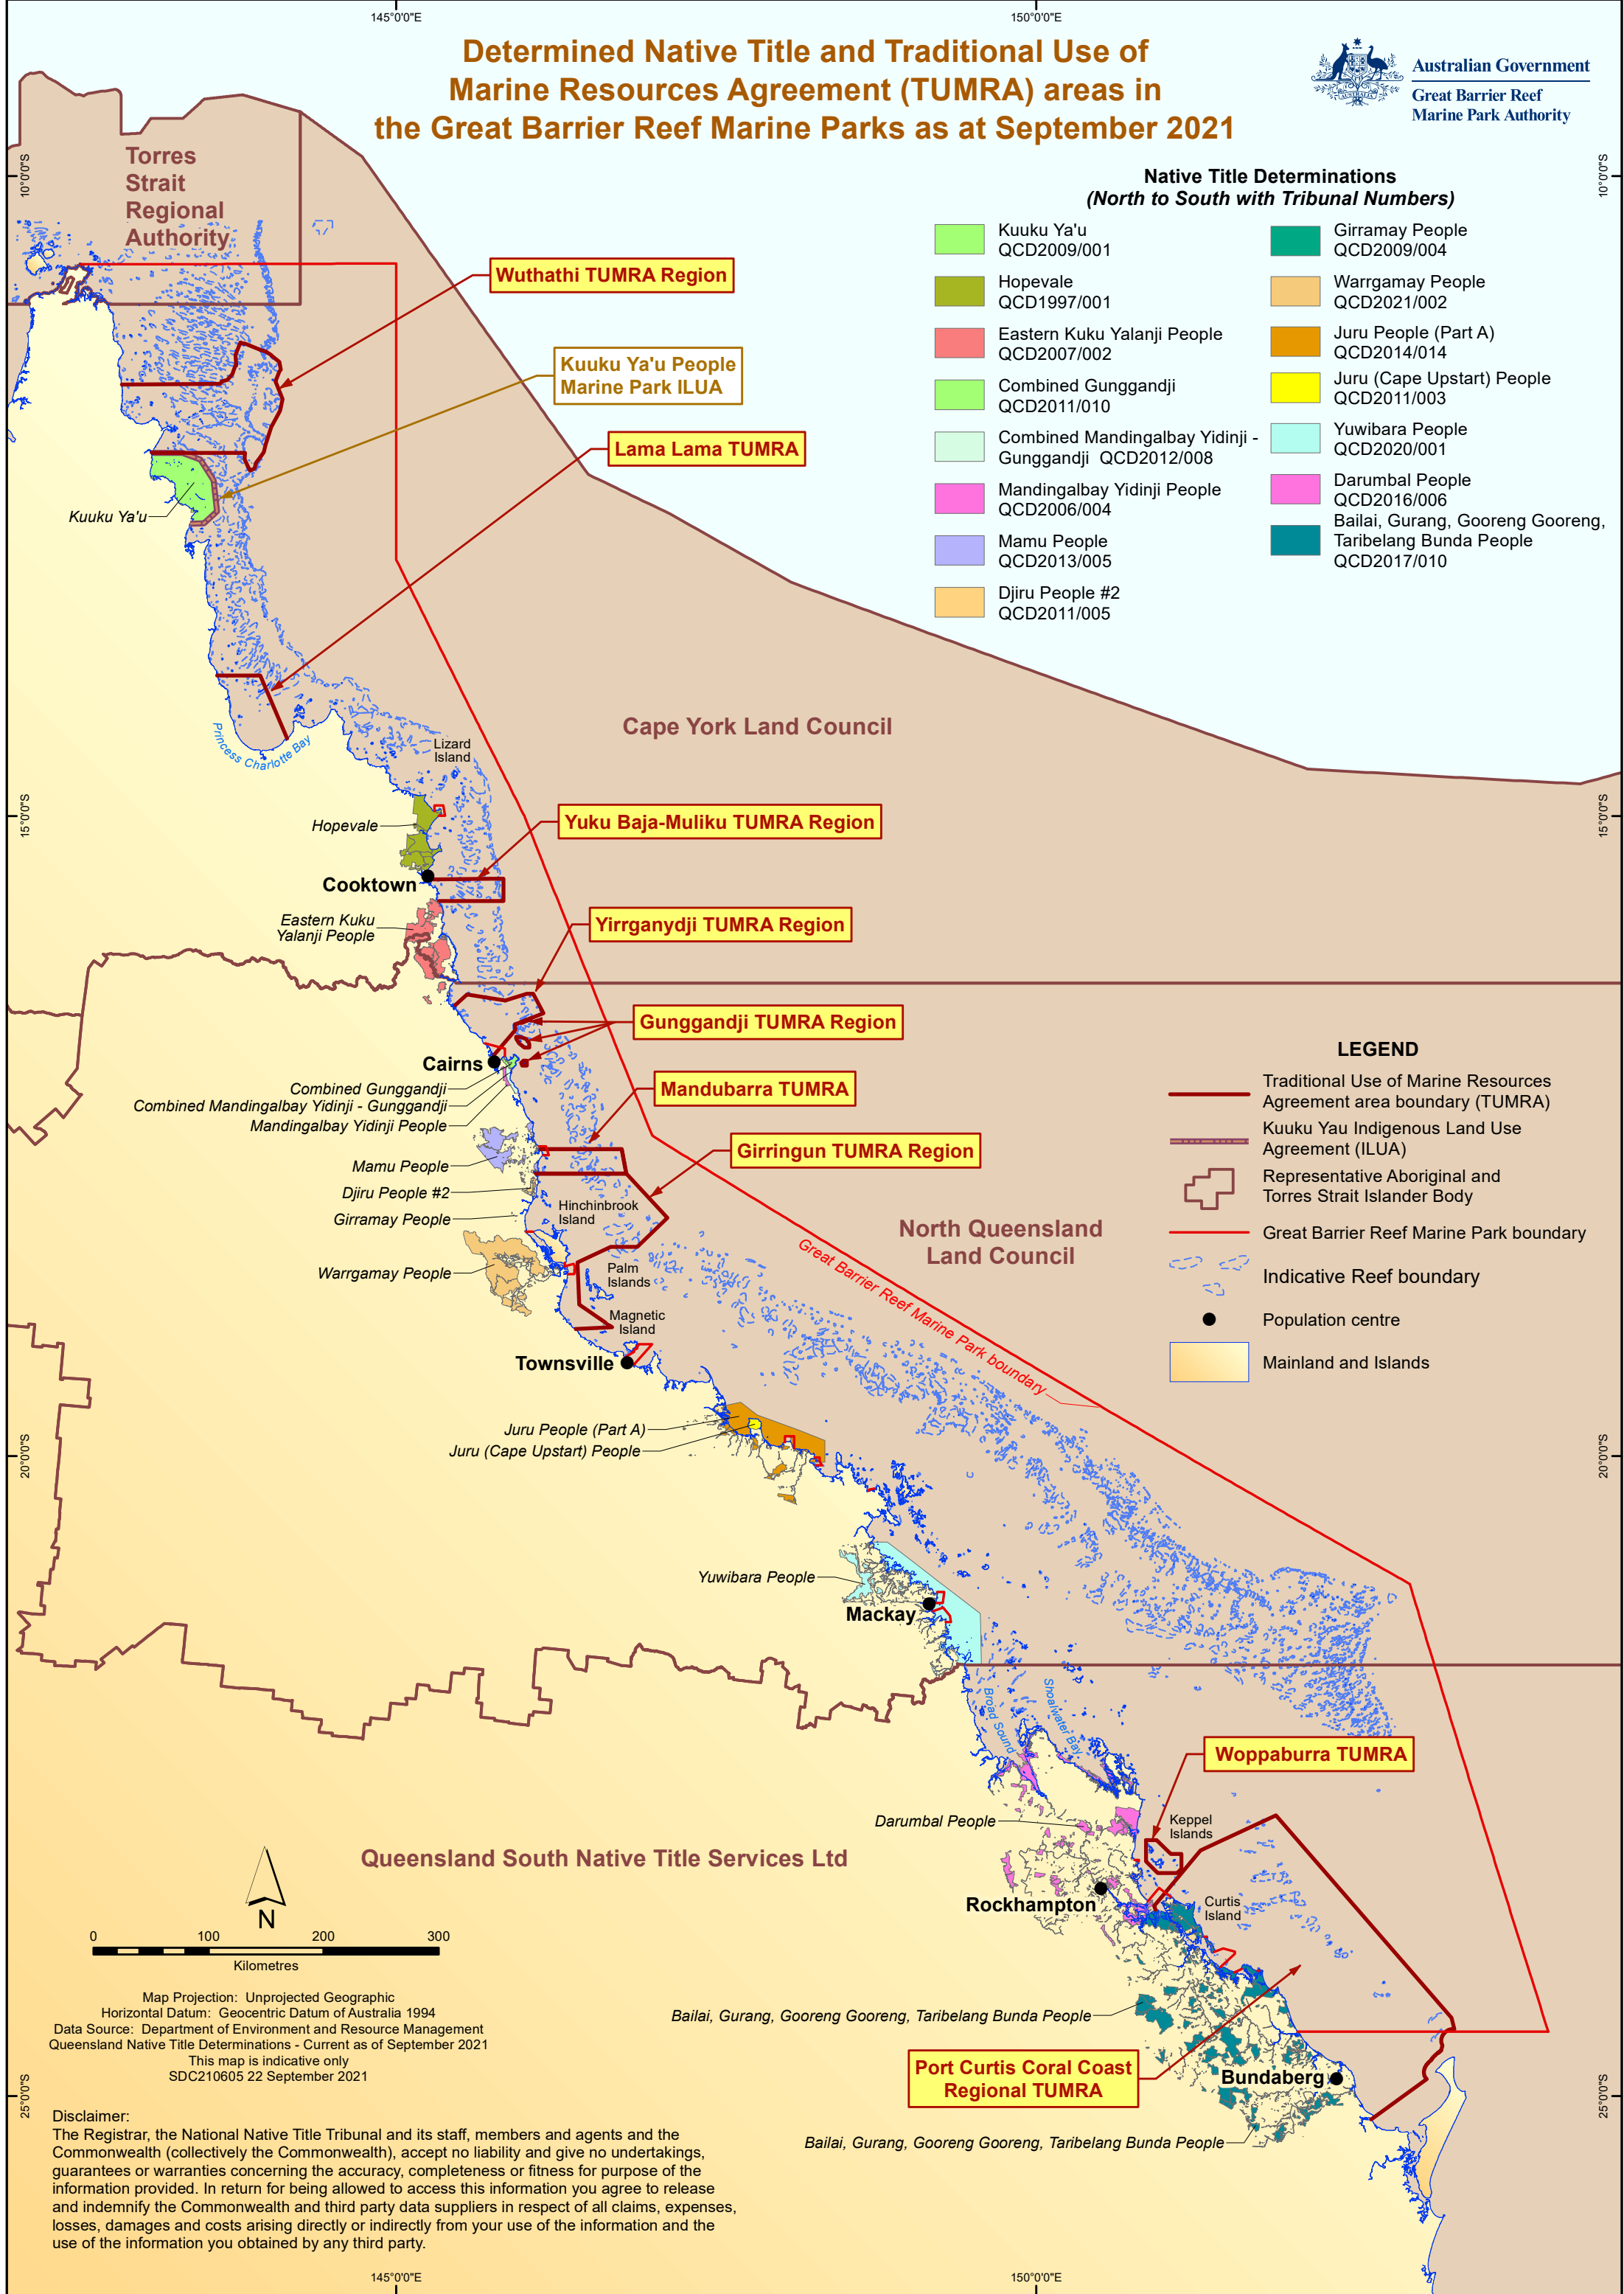

Determined Native Title and Traditional Use of Marine Resources Agreement (TUMRA) areas in the Great Barrier Reef Marine Parks as at September 2021

Native Title Determinations (North to South with Tribunal Numbers)

 Kuuku Ya'u QCD2009/001	 Girramay People QCD2009/004
 Hopevale QCD1997/001	 Warrgamay People QCD2021/002
 Eastern Kuku Yalanji People QCD2007/002	 Juru People (Part A) QCD2014/014
 Combined Gunggangdji QCD2011/010	 Juru (Cape Upstart) People QCD2011/003
 Combined Mandingalbay Yidinji - Gunggangdji QCD2012/008	 Yuwibara People QCD2020/001
 Mandingalbay Yidinji People QCD2006/004	 Darumbal People QCD2016/006
 Mamu People QCD2013/005	 Bailai, Gurang, Gooreng Gooreng, Taribelang Bunda People QCD2017/010
 Djiru People #2 QCD2011/005	

LEGEND

- Traditional Use of Marine Resources Agreement area boundary (TUMRA)
- Kuuku Yau Indigenous Land Use Agreement (ILUA)
- Representative Aboriginal and Torres Strait Islander Body
- Great Barrier Reef Marine Park boundary
- Indicative Reef boundary
- Population centre
- Mainland and Islands

Map Projection: Unprojected Geographic
Horizontal Datum: Geocentric Datum of Australia 1994
Data Source: Department of Environment and Resource Management
Queensland Native Title Determinations - Current as of September 2021
This map is indicative only
SDC210605 22 September 2021